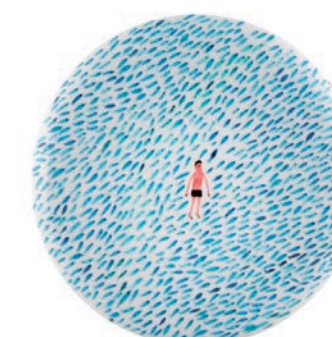

2i 21129538
by Marion Barraud
Prato Redondo
Round Plate
Plato Redondo
Assiette Ronde
A 37 mm C 286 mm
H 1 1/2" L 11 1/4"

Edição especial limitada a 2500 exemplares.
Special edition limited to 2500 pieces.
Edición especial limitada a 2500 ejemplares.
Édition spéciale limitée à 2500 exemplaires.