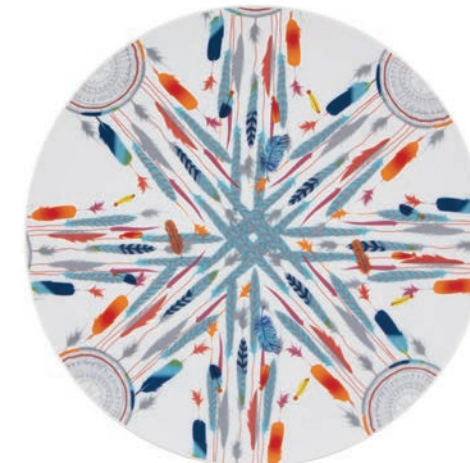

ATRAPASUEÑOS 21131350
Prato Marcador
Charger Plate
Plato Presentación
Assiette Présentation
A 19 mm C 331 mm
H 3/4" L 13"